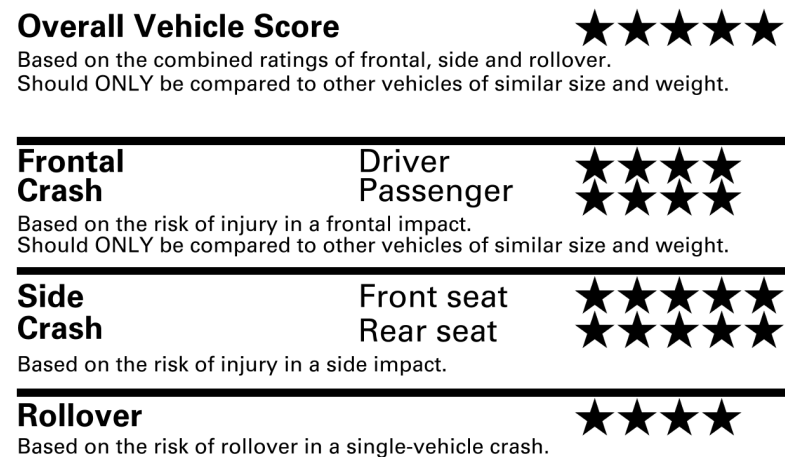

GOVERNMENT 5-STAR SAFETY RATINGS

Star ratings range from 1 to 5 stars (★★★★★) with 5 being the highest.
Source: National Highway Traffic Safety Administration (NHTSA)
www.safercar.gov or 1-888-327-4236

†Manufacturer's suggested retail price excludes delivery processing and handling fees, license and title fees, applicable federal, state and local taxes, and dealer and distributor options and accessories.

LEXUS IS PLEASED TO OFFER THE FOLLOWING OWNER SUPPORT PACKAGE WITH EACH NEW LEXUS

- 24-hour, 365-days/yr., roadside assistance plan
- 1st and 2nd scheduled maintenance services
- Limited reimbursement for certain emergency breakdowns

An extended service contract may be available for this vehicle. Ask dealer for details.

LML1E1N2S0F0W1

718 L018