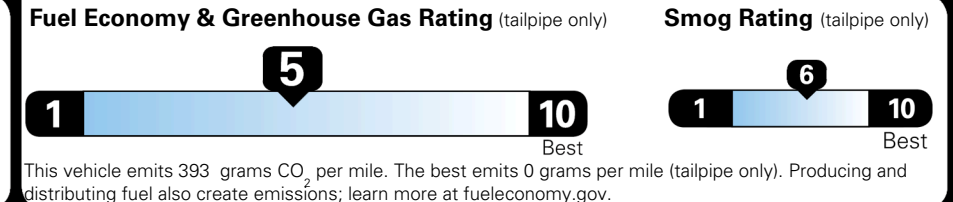

ADDITIONAL STANDARD FEATURES

- Carpeted Floor Mats

Full Tank of Gas

GENESIS WARRANTY

- 5-year / 60,000-mile New Vehicle Warranty*
- 10-year / 100,000-mile Powertrain Warranty*
- 7-year / Unlimited-mile Anti-perforation Warranty*
- * Limited warranties, see dealer for details

Manufacturer's Suggested Retail Price: $56,435.00

ADDED FEATURES:

- *CERES BLUE(ASA) Paint $650.00
- Accessories
- *Roof Rack Cross Bars $520.00
- *Cargo Mat, Up Seatback $200.00
- *First Aid Kit $65.00
- *Cargo Net $55.00
- *Cargo Blocks $40.00

SOLD TO: NY701
GENESIS OF BUFFALO
8143 MAIN STREET
WILLIAMSVILLE NY 14221

SHIPPED TO: NY701

Inland Freight & Handling : $1,495.00

VIN: 5NMMBDTB2TH066375	EXTERIOR COLOR: CERES BLUE	INTERIOR/SEAT COLOR: FROZEN GRAY/URBAN
MODEL: 7S4AAL9GW5A5	PORT OF ENTRY: MA	TRANSPORT: TRUCK
EMISSIONS: This vehicle is certified to meet emission requirements in all 50 states		ACCESSORY WEIGHT: 17 lbs./ 8 kgs.

TOTAL PRICE: $59,460.00

EPA DOT Fuel Economy and Environment

Gasoline Vehicle

Fuel Economy

23 MPG
combined city/hwy

20 city
28 highway

4.3 gallons per 100 miles

Small SUVs range from 14 to 125 MPG. The best vehicle rates 146 MPGe.

You spend $5,000
more in fuel costs over 5 years compared to the average new vehicle.

Annual fuel cost $2,700

Actual results will vary for many reasons, including driving conditions and how you drive and maintain your vehicle. The average new vehicle gets 29 MPG and costs $8,500 to fuel over 5 years. Cost estimates are based on 15,000 miles per year at $ 4.15 per gallon. MPGe is miles per gasoline gallon equivalent. Vehicle emissions are a significant cause of climate change and smog.

fueleconomy.gov
Calculate personalized estimates and compare vehicles

GOVERNMENT 5-STAR SAFETY RATINGS

Overall Vehicle Score ★ ★ ★ ★ ★

Based on the combined rating of frontal, side and rollover. Should ONLY be compared to other vehicles of similar size and weight.

Frontal Crash	Driver	★ ★ ★ ★ ★
Crash	Passenger	★ ★ ★ ★ ★
Side Crash	Front seat	★ ★ ★ ★ ★
Crash	Rear seat	★ ★ ★ ★ ★
Rollover		★ ★ ★ ★

Based on the risk of injury in a frontal impact. Should ONLY be compared to other vehicles of similar size and weight.

Based on the risk of injury in a side impact.

Based on the risk of rollover in a single-vehicle crash.

Manufacturer's suggested retail price includes manufacturer's recommended pre-delivery service. Gasoline license and title fees state and local taxes and dealer installed options and accessories are not included in the manufacturer's suggested retail price. This label has been affixed to this vehicle by Genesis Motor America, pursuant to the requirements of 15 U.S.C. 1231 et seq. which prohibits its removal or alteration prior to delivery to the ultimate purchaser.

Star ratings range from 1 to 5 stars (★★★★★) with 5 being the highest.
Source: National Highway Traffic Safety Administration (NHTSA).
www.safercar.gov or 1-888-327-4236

PARTS CONTENT INFORMATION

FOR VEHICLES IN THIS CARLINE: U.S./CANADIAN PARTS CONTENT: 26 %

MAJOR SOURCES OF FOREIGN PARTS CONTENT: KOREA: 64 %

FOR THIS VEHICLE: FINAL ASSEMBLY POINT: MONTGOMERY, ALABAMA

COUNTRY OF ORIGIN:

ENGINE: KOREA TRANSMISSION: KOREA

Note: Parts content does not include final assembly, distribution, or other non-parts costs.