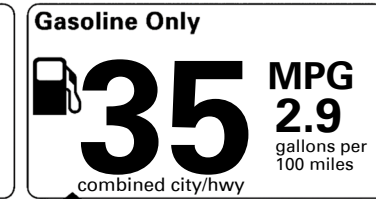

Inland Freight & Handling : \$1,600.00
Total Price : **\$51,105.00**

Proudly Supporting Hyundai Hope On Wheels and the Fight Against Pediatric Cancer Since 1998.

EPA DOT Fuel Economy and Environment

Plug-In Hybrid Vehicle
 Electricity-Gasoline

Fuel Economy Small SUVs range from 14 to 125 MPGe. The best vehicle rates 146 MPGe.

You save \$2,250
 in fuel costs over 5 years compared to the average new vehicle.

Annual fuel cost
\$1,250

Fuel Economy & Greenhouse Gas Rating (tailpipe only)