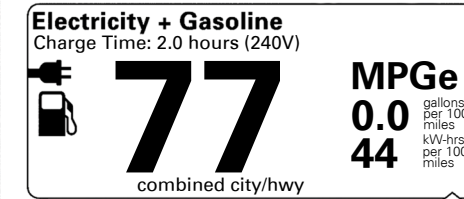

Inland Freight & Handling : \$1,600.00
Total Price : **\$51,105.00**

Proudly Supporting Hyundai Hope On Wheels and the Fight Against Pediatric Cancer Since 1998.

EPA DOT Fuel Economy and Environment

Plug-In Hybrid Vehicle
 Electricity-Gasoline

Fuel Economy Small SUVs range from 14 to 125 MPGe. The best vehicle rates 146 MPGe.

You save \$2,250
 in fuel costs over 5 years compared to the average new vehicle.

Annual fuel cost
\$1,250

Fuel Economy & Greenhouse Gas Rating (tailpipe only)