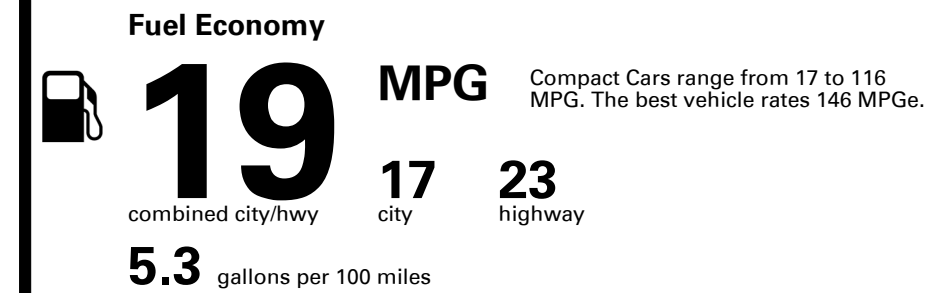

TOTAL PRICE: \$57,430.00

EPA DOT Fuel Economy and Environment

Gasoline Vehicle

You spend \$8,000
more in fuel costs over 5 years compared to the average new vehicle.

Annual fuel cost \$3,300

Fuel Economy & Greenhouse Gas Rating (tailpipe only)