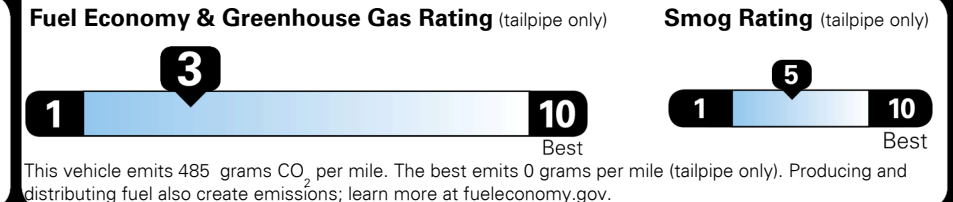

Full Tank of Gas

GENESIS WARRANTY

- 5-year/60,000-mile New Vehicle Warranty*
- 10-year/100,000-mile Powertrain Warranty*
- 7-year/Unlimited-mile Anti-perforation Warranty*
- Limited warranties, see retailer for details

Manufacturer's Suggested Retail Price: $78,350.00

ADDED FEATURES:

- *CERES BLUE(ASA) Paint $650.00
- Accessories
- *Cargo Mat $200.00
- *First Aid Kit $65.00
- *All Season Fitted Liners $235.00
- *NFC Key Card $30.00

SOLD TO: NY701 SHIPPED TO: NY701
GENESIS OF BUFFALO
8143 MAIN STREET
WILLIAMSVILLE NY 14221

VIN: KMTGG4SD7TU336339	EXTERIOR COLOR: CERES BLUE	INTERIOR/SEAT COLOR: VANILLA BEIGE/ASH
MODEL: S1492A65	PORT OF ENTRY: PH	TRANSPORT: TRUCK
EMISSIONS: This vehicle is certified to meet emission requirements in all 50 states		ACCESSORY WEIGHT: 24 lbs./ 11 kgs.

Inland Freight & Handling : $1,495.00

TOTAL PRICE: $81,025.00

EPA DOT Fuel Economy and Environment

Gasoline Vehicle

Fuel Economy

18 MPG
combined city/hwy

15 MPG
city

24 MPG
highway

5.6 gallons per 100 miles

Large Cars range from 14 to 146 MPG. The best vehicle rates 146 MPG.

You spend $8,750
more in fuel costs over 5 years compared to the average new vehicle.

Annual fuel cost $3,450

Actual results will vary for many reasons, including driving conditions and how you drive and maintain your vehicle. The average new vehicle gets 29 MPG and costs $8,500 to fuel over 5 years. Cost estimates are based on 15,000 miles per year at $ 4.15 per gallon. MPGe is miles per gasoline gallon equivalent. Vehicle emissions are a significant cause of climate change and smog.

fueleconomy.gov
Calculate personalized estimates and compare vehicles

GOVERNMENT 5-STAR SAFETY RATINGS

Overall Vehicle Score ★ ★ ★ ★ ★

Based on the combined rating of frontal, side and rollover. Should ONLY be compared to other vehicles of similar size and weight.

Frontal Crash	Driver Passenger	★ ★ ★ ★ ★
Based on the risk of injury in a frontal impact. Should ONLY be compared to other vehicles of similar size and weight.		
Side Crash	Front seat Rear seat	★ ★ ★ ★ ★
Based on the risk of injury in a side impact.		
Rollover		★ ★ ★ ★ ★
Based on the risk of rollover in a single-vehicle crash.		

Manufacturer's suggested retail price includes manufacturer's recommended pre-delivery service. Gasoline license and title fees state and local taxes and dealer installed options and accessories are not included in the manufacturer's suggested retail price. This label has been affixed to this vehicle by Genesis Motor America, pursuant to the requirements of 15 U.S.C. 1231 et seq. which prohibits its removal or alteration prior to delivery to the ultimate purchaser.

Star ratings range from 1 to 5 stars (★★★★★) with 5 being the highest.
Source: National Highway Traffic Safety Administration (NHTSA).
www.safercar.gov or 1-888-327-4236

PARTS CONTENT INFORMATION

FOR VEHICLES IN THIS CARLINE: U.S./CANADIAN PARTS CONTENT: 3 %

MAJOR SOURCES OF FOREIGN PARTS CONTENT: KOREA: 80 %

FOR THIS VEHICLE: FINAL ASSEMBLY POINT: ULSAN, KOREA

COUNTRY OF ORIGIN:

ENGINE: KOREA TRANSMISSION: KOREA

Note: Parts content does not include final assembly, distribution, or other non-parts costs.