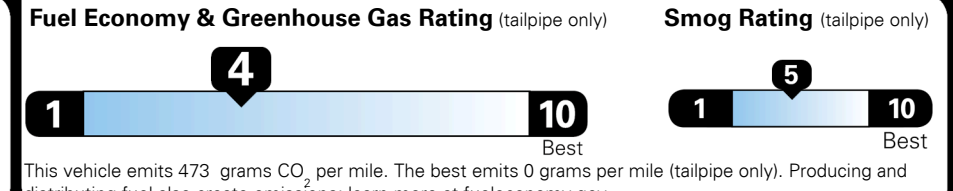

TOTAL PRICE: \$84,475.00

EPA DOT Fuel Economy and Environment

Gasoline Vehicle

Fuel Economy

19 MPG
combined city/hwy

16 MPG
city

22 MPG
highway

5.3 gallons per 100 miles

Standard SUVs range from 12 to 115 MPG. The best vehicle rates 146 MPGe.

You spend \$8,000
more in fuel costs over 5 years compared to the average new vehicle.

Annual fuel cost \$3,300

Actual results will vary for many reasons, including driving conditions and how you drive and maintain your vehicle. The average new vehicle gets 29 MPG and costs \$8,500 to fuel over 5 years. Cost estimates are based on 15,000 miles per year at \$ 4.15 per gallon. MPGe is miles per gasoline gallon equivalent. Vehicle emissions are a significant cause of climate change and smog.