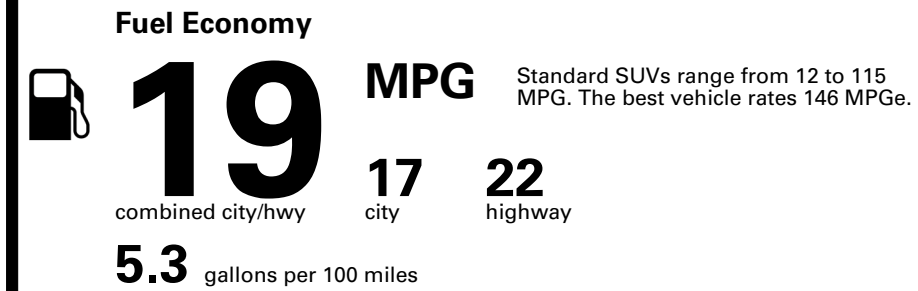

TOTAL PRICE: \$91,575.00

96 A 1176RCC

EPA DOT Fuel Economy and Environment

Gasoline Vehicle

You spend \$8,000
more in fuel costs over 5 years compared to the average new vehicle.

Annual fuel cost \$3,300

Fuel Economy & Greenhouse Gas Rating (tailpipe only)